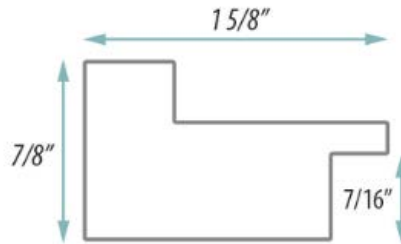

SPECIFICATION SHEET

FRAMED MIRROR MODEL#:
FM 83991-24X30

FRAMED MIRRORS COLLECTION

FEATURES:

- ONE 24X30" HIGH RESOLUTION SILVER PLATE GLASS MIRROR SIZE W/ DECORATIVE FRAME.
- "WALL HUGGER" HANGERS FOR MOUNTING INCLUDED.
- STANDARD MOUNTING STYLE IS VERTICAL. FOR HORIZONTAL, PLEASE SPECIFY WHEN ORDERING.
- PACKED IN FOUR WALL (FOLDED DOUBLE WALL) CORRUGATION.
- STYLE: RUSTIC/DISTRESSED
- COLOR: BROWN
- FINISH: RUSTIC BARNWOOD

MIRROR FINISHES:

- FLAT POLISHED EDGE
- BEVELED EDGE

OVERALL SIZE DIMENSION: 27 1/4" WIDE X 33 1/4" HIGH X 1" DEEP